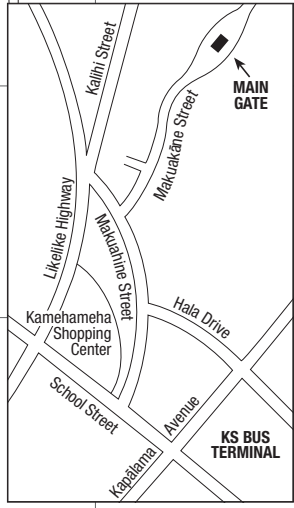

KAMEHAMEHA SCHOOLS
 1887 Makuakāne Street
 Honolulu, Hawai'i 96817
 Makuakāne Gate 24-hour telephone:
 (808) 842-8332

1. Please observe all posted traffic signs
2. The campus speed limit is 20 mph
3. Please do not pass buses while their red lights are flashing
4. Unauthorized or illegally parked vehicles are subject to being towed from campus

Walkers Permitted
 M-F:
 1500-1900 hours
 Weekends/Holidays:
 0730-1900 hours

Walking Route

Off-Limits Area

Puna Gate
 Entry Hours:
 Monday - Friday 5am - 8am
 2pm - 9pm
 Saturday
 Sunday & Holidays Closed