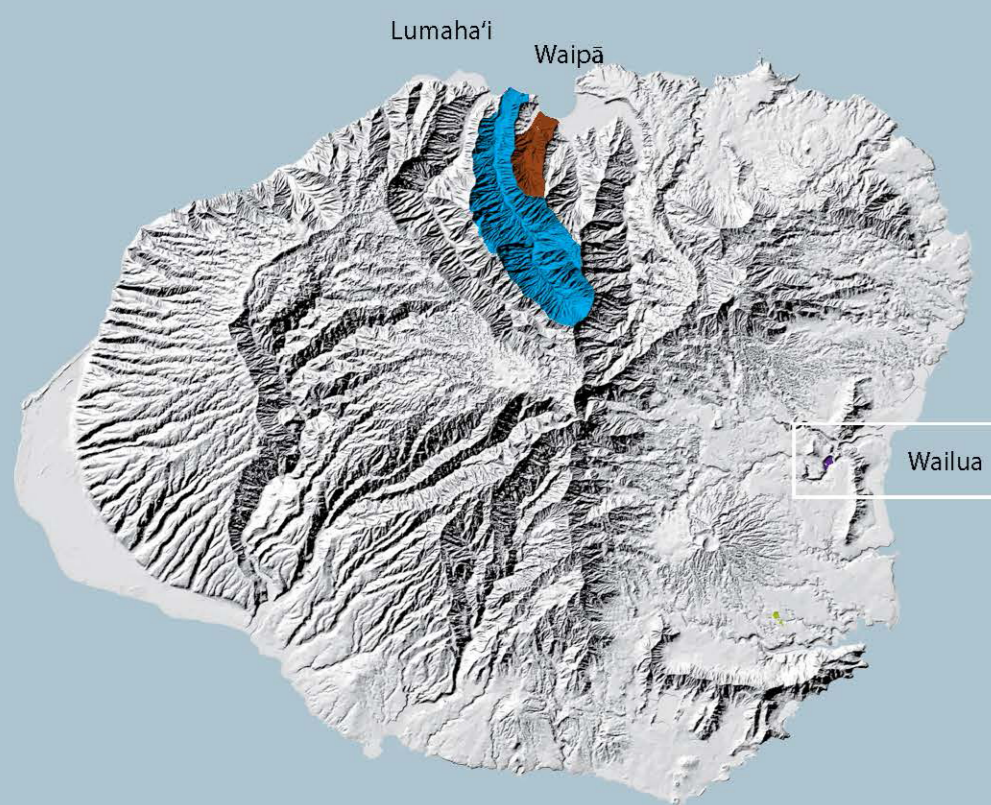

SOURCE: KAMEHAMEHA SCHOOLS' TITLE & HISTORICAL RECORDS

Island of Moloka'i

TOTAL KAMEHAMEHA SCHOOLS ACREAGE : 4,922 ACRES

Island of Maui

TOTAL KAMEHAMEHA SCHOOLS ACREAGE : 2,624 ACRES

Island of Kaua'i

TOTAL KAMEHAMEHA SCHOOLS ACREAGE : 10,866 ACRES

PRINCESS BERNICE PAUAHI BISHOP

VARIOUS TRADES & ACQUISITIONS 1839
HĀMĀKUA SUGAR ACQUISITION 1894

Island of O'ahu

TOTAL KAMEHAMEHA SCHOOLS ACREAGE : 48,794 ACRES

Island of Hawaii'i

TOTAL KAMEHAMEHA SCHOOLS ACREAGE : 297,534 ACRES