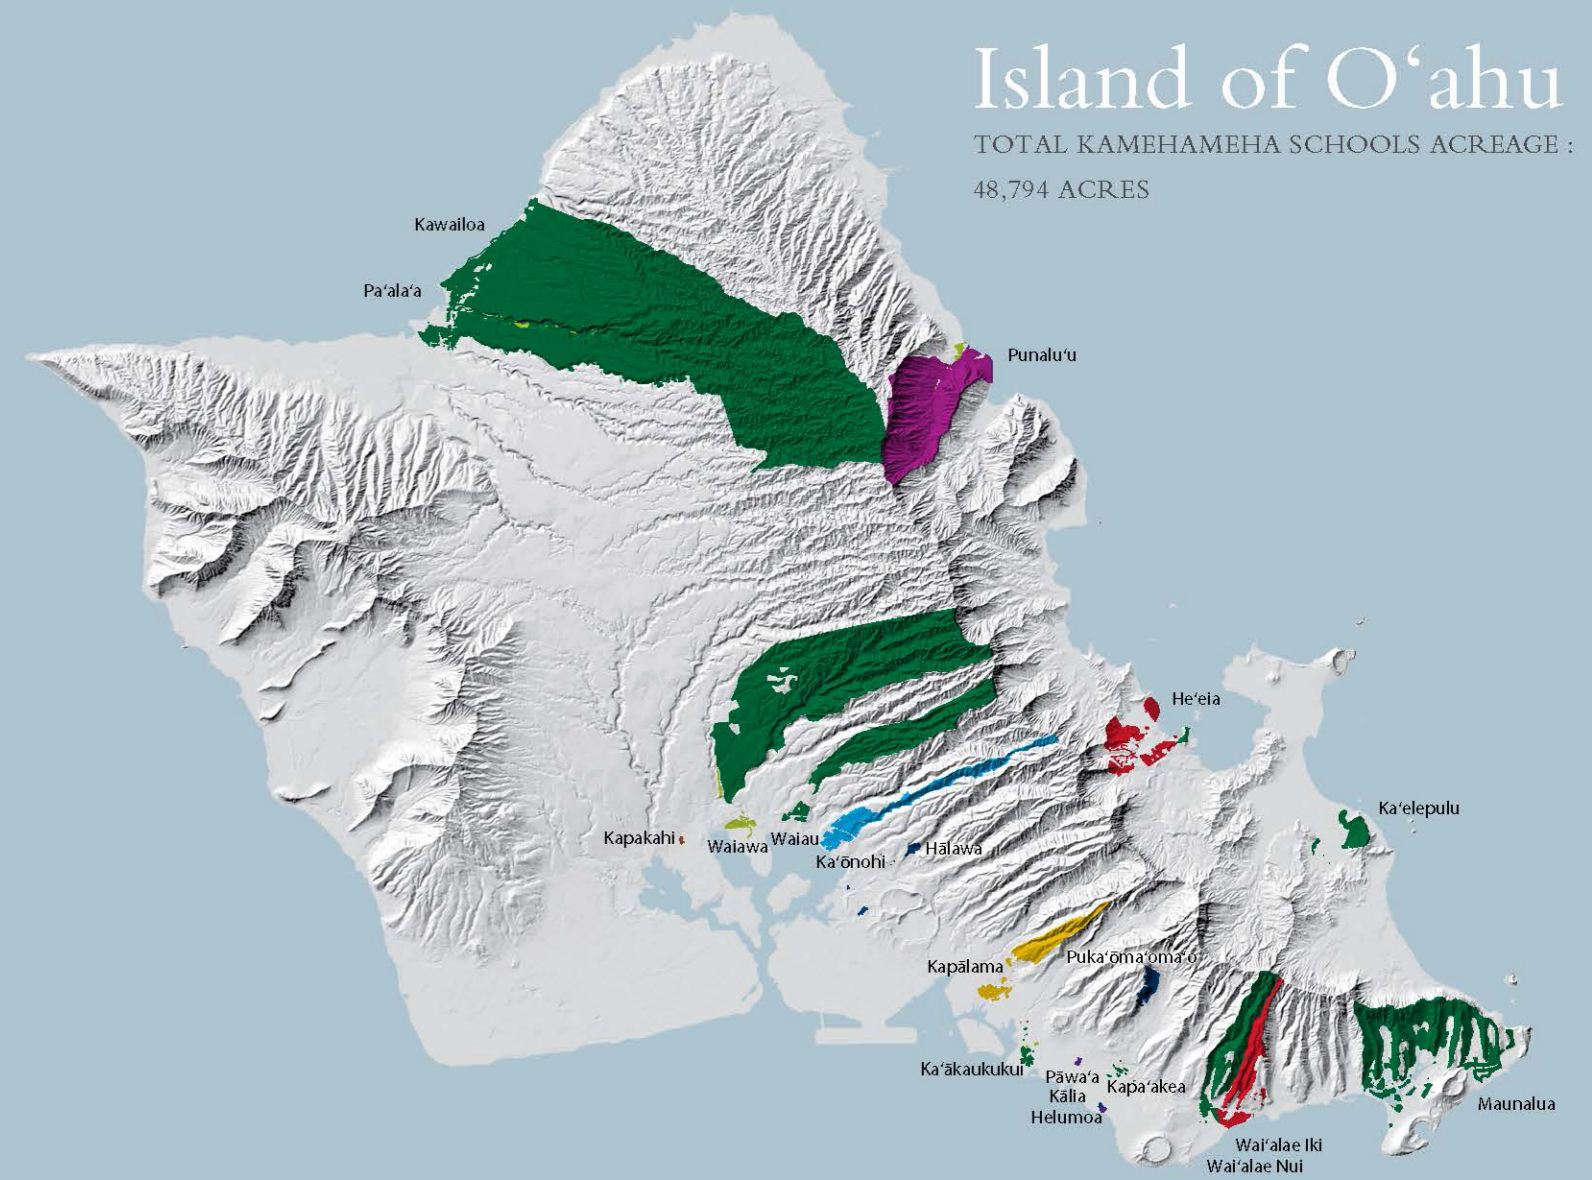

NĀ 'ĀINA HO'OilINA O KAMEHAMEHA

This map depicts the lineage & ownership succession of Kamehameha Schools' current land holdings as of 2015. Lands are coded by color to identify the individual that contributed to Kamehameha Schools' land holdings and includes the year of the land succession. Figures do not represent original property boundaries or original bequests and the acres are approximate.

SOURCE: KAMEHAMEHA SCHOOLS' TITLE & HISTORICAL RECORDS

Island of Moloka'i

TOTAL KAMEHAMEHA SCHOOLS ACREAGE : 4,922 ACRES

Island of Maui

TOTAL KAMEHAMEHA SCHOOLS ACREAGE : 2,624 ACRES

Island of Kaua'i

TOTAL KAMEHAMEHA SCHOOLS ACREAGE : 10,866 ACRES

PRINCESS BERNICE PAUAHI BISHOP

VARIOUS TRADES & ACQUISITIONS 1839
HĀMĀKUA SUGAR ACQUISITION 1894

Island of O'ahu

TOTAL KAMEHAMEHA SCHOOLS ACREAGE : 48,794 ACRES

Island of Hawaii'i

TOTAL KAMEHAMEHA SCHOOLS ACREAGE : 297,534 ACRES