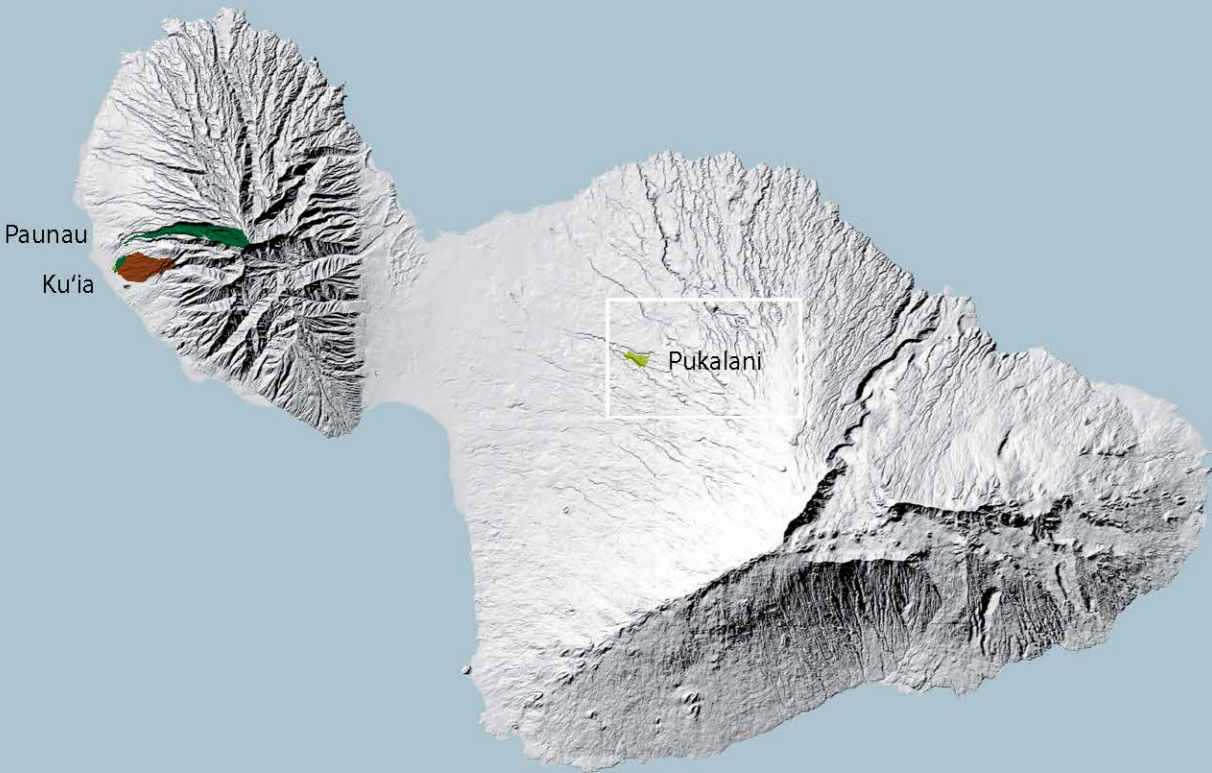

SOURCE: KAMEHAMEHA SCHOOLS' TITLE & HISTORICAL RECORDS

Island of Moloka'i

TOTAL KAMEHAMEHA SCHOOLS ACREAGE : 4,922 ACRES

Island of Maui

TOTAL KAMEHAMEHA SCHOOLS ACREAGE : 2,624 ACRES

Island of Kaua'i

TOTAL KAMEHAMEHA SCHOOLS ACREAGE : 10,866 ACRES

PRINCESS BERNICE PAUAHI BISHOP

VARIOUS TRADES & ACQUISITIONS 1839
HĀMĀKUA SUGAR ACQUISITION 1894

Island of O'ahu

TOTAL KAMEHAMEHA SCHOOLS ACREAGE : 48,794 ACRES

Island of Hawaii'i

TOTAL KAMEHAMEHA SCHOOLS ACREAGE : 297,534 ACRES