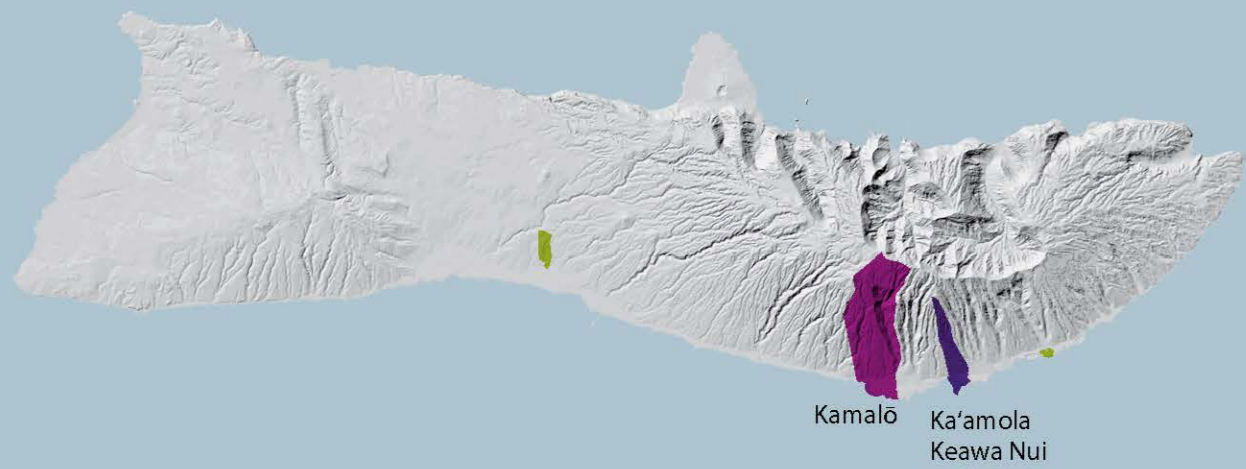

NĀ 'ĀINA HO'OilINA O KAMEHAMEHA

This map depicts the lineage & ownership succession of Kamehameha Schools' current land holdings as of 2015. Lands are coded by color to identify the individual that contributed to Kamehameha Schools' land holdings and includes the year of the land succession. Figures do not represent original property boundaries or original bequests and the acres are approximate.

SOURCE: KAMEHAMEHA SCHOOLS' TITLE & HISTORICAL RECORDS

Island of Moloka'i

TOTAL KAMEHAMEHA SCHOOLS ACREAGE : 4,922 ACRES

Island of Maui

TOTAL KAMEHAMEHA SCHOOLS ACREAGE : 2,624 ACRES

Island of Kaua'i

TOTAL KAMEHAMEHA SCHOOLS ACREAGE : 10,866 ACRES

PRINCESS BERNICE PAUAHI BISHOP

VARIOUS TRADES & ACQUISITIONS 1839
HĀMĀKUA SUGAR ACQUISITION 1894

Island of O'ahu

TOTAL KAMEHAMEHA SCHOOLS ACREAGE : 48,794 ACRES

Island of Hawaii'i

TOTAL KAMEHAMEHA SCHOOLS ACREAGE : 297,534 ACRES